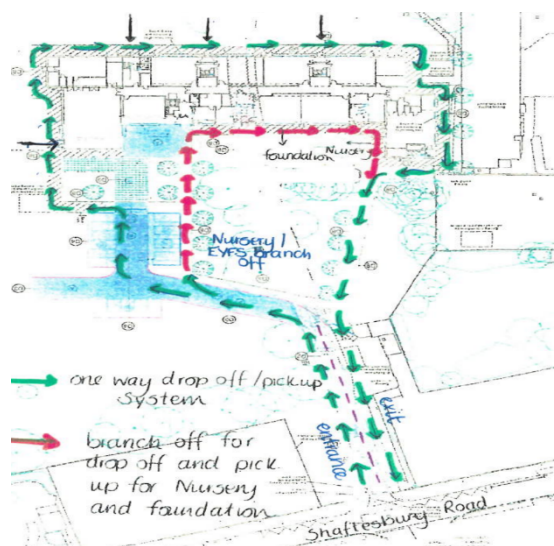

Tuesday 14th July

Dear Parent/Carer

There will be limited places available for children to attend our 8am breakfast club in September. Children will remain in bubbles in breakfast club and have a designated member of the staff team that works within their bubble throughout the day at breakfast club. Children will still be served a full range of breakfast foods and will be able to enjoy table activities and fun, but will need to remain seated once they enter the hall to ensure that children remain distanced from others who are not in their bubble. Children will be taken by their allocated breakfast staff member to their class bubble each day.

Children will need to be dropped off at the hall doors in September for breakfast club please. Parents will then need to follow the one way system (the green arrows) around school to exit please. Please see the map below.